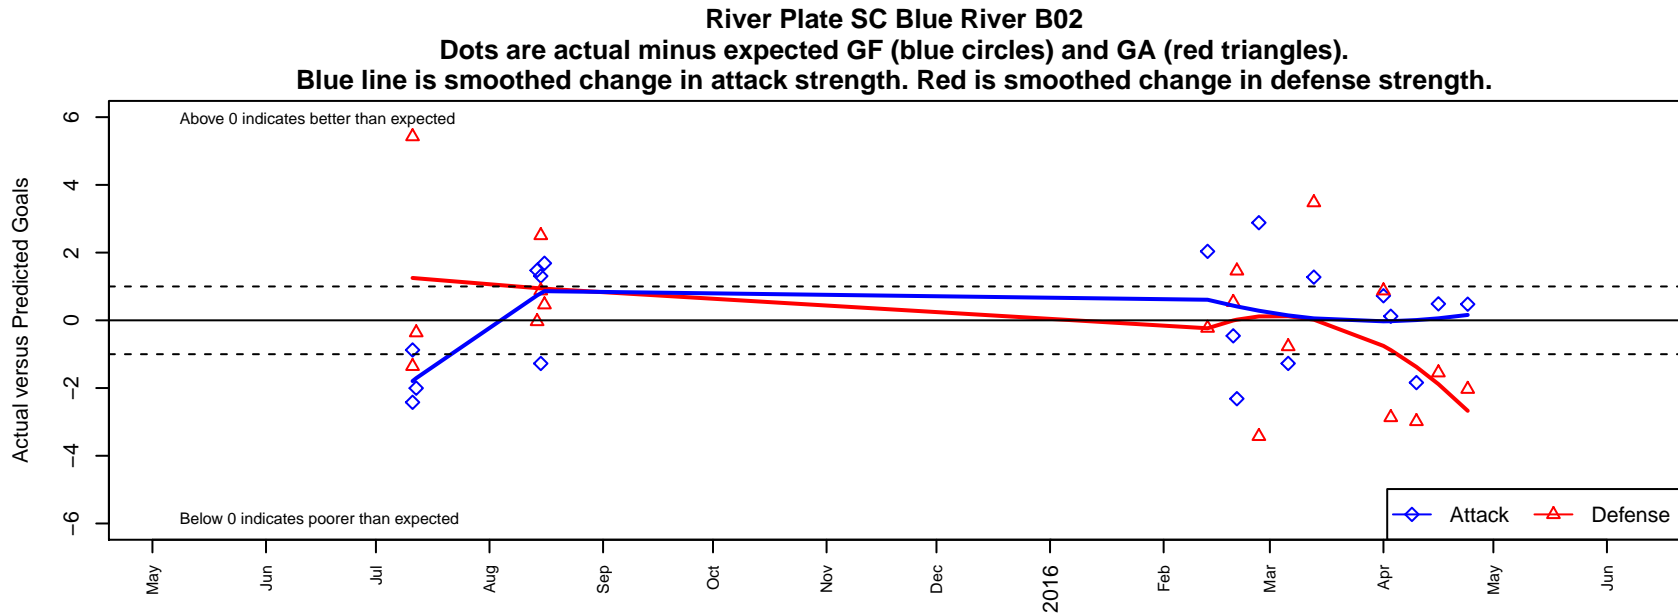

**attack and defense variance (black dot)
relative to other teams
and top 10 in region**

**attack and defense rating
relative to others at age
and all opponents in last 13 months**

**attack and defense rating
relative to others at age
and all opponents in last 13 months**

River Plate SC Blue River B02

River Plate SC
NE Portland, OR
B02 total strength=934
attack=2.97 defense=0.85
spr league = Spr OYS B02 Premier White
notes= RPF; NPS

alt names used:
RP River 02
RPSC River U13 02/03
RPSC River U13 02/03

Venues played:
2015 ETFC Adidas Cup U13-14 Gold
2015 Mt Hood Challenge U13
2015 Spr OYS B02 Premier White
2015 OYS State Cup B02